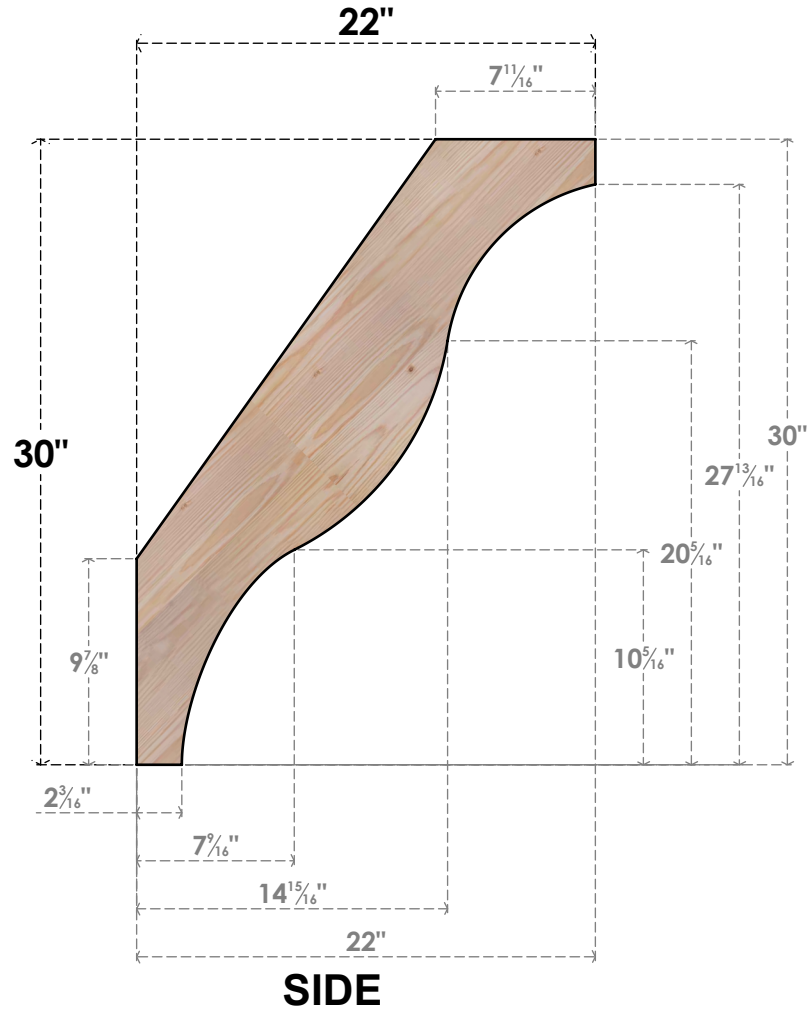

BRC06X22X30FST00SDF

5 1/2"W X 22"D X 30"H FUNSTON SMOOTH BRACE, DOUGLAS FIR

EKENA MILLWORK
 2300 WEST MAIN ST.
 CLARKSVILLE, TX 75426
 TOLL FREE: 866-607-0453
 WWW.EKENAMILLWORK.COM

NOTES

1. INSTALLATION TO BE COMPLETED IN ACCORDANCE WITH MANUFACTURER'S SPECIFICATIONS.
2. DRAWING MAY NOT BE TO SCALE
3. THIS DRAWING IS INTENDED FOR DESIGN AND PLANNING PURPOSES ONLY.
4. ALL INFORMATION CONTAINED HEREIN WAS CURRENT AT THE TIME OF DEVELOPMENT BUT MUST BE REVIEWED AND APPROVED BY THE PRODUCT MANUFACTURER TO BE CONSIDERED ACCURATE.
5. PRODUCTS ARE NOT KILN DRIED. THIS ITEM IS UNIQUE AND WILL CONTAIN THE NATURAL VARIATIONS THAT THE WOOD SPECIES OFFERS. THIS MAY RESULT IN VARIATIONS UP TO 1/4"